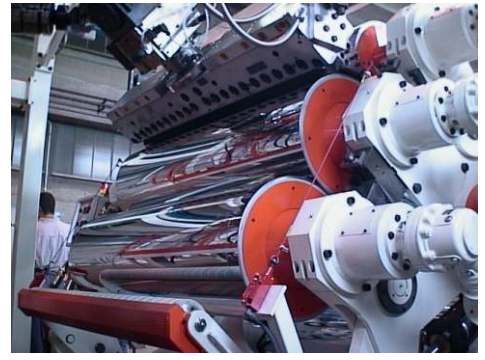

AGRIPAK AP **AGRIPAK**
 OVER 60 YEARS EXPERIENCE IN THE PLASTICS
CHALLENGING THE GLOBAL MARKET

PlasticSheet

Sheet Extrusion line

PlasticSheet

APPLIED HI-TECH IN EXTRUSION

- **Wide range of lines**
- **Different Materials**
- **Different Calender designs**
- **In-line for Thermoforming**
- **High Speed**
- **Full Automation**

Wide range of extrusion lines for PLASTICSHEET (PS, PP, PET, ABS, ect) :
Rigid and Foamed materials, Monolayer & Coextrusion.

Variety of Calender design according to product/customer's needs.

In-line extrusion lines for Thermoforming application.